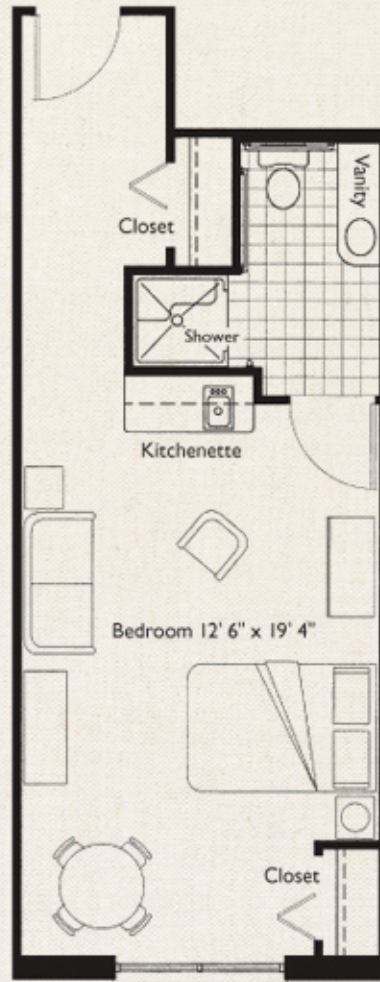

Corridor

**Appalachian
Christian Village**

Loving Touch • The Memphis • 390 Sq. Ft.

309 Princeton Road, Johnson City, TN 37601 • Phone (423) 610-8500 • Fax (423) 610-8515